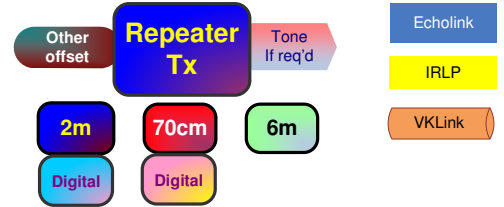

Tasmania Amateur Repeaters

Offsets negative
 6m - 1MHz 2m - 600KHz
 70cm - 5MHz 70cm Digital -7MHz
 unless otherwise stated

Note:
 Many Tasmanian repeater sites
 are difficult to access. Faults can
 take time to fix.

Key

APRS 145.175 WIDE1-1, WIDE2-2

APRS North West
 Digi - RMD, RAC, HRM (Elliot), RWC
 Gate - DIK (Ulverstone)

North West

North

APRS East / North
 Digi - REC, RAA
 Gate - DIK (Ulverstone)

APRS Central / South
 Digi - RIN, RAD-B, MBD (Kaoota)
 Gate - ZRO (Bothwell), ZRO (Hobart) HSE (Kingston) MBD (Sandfly)