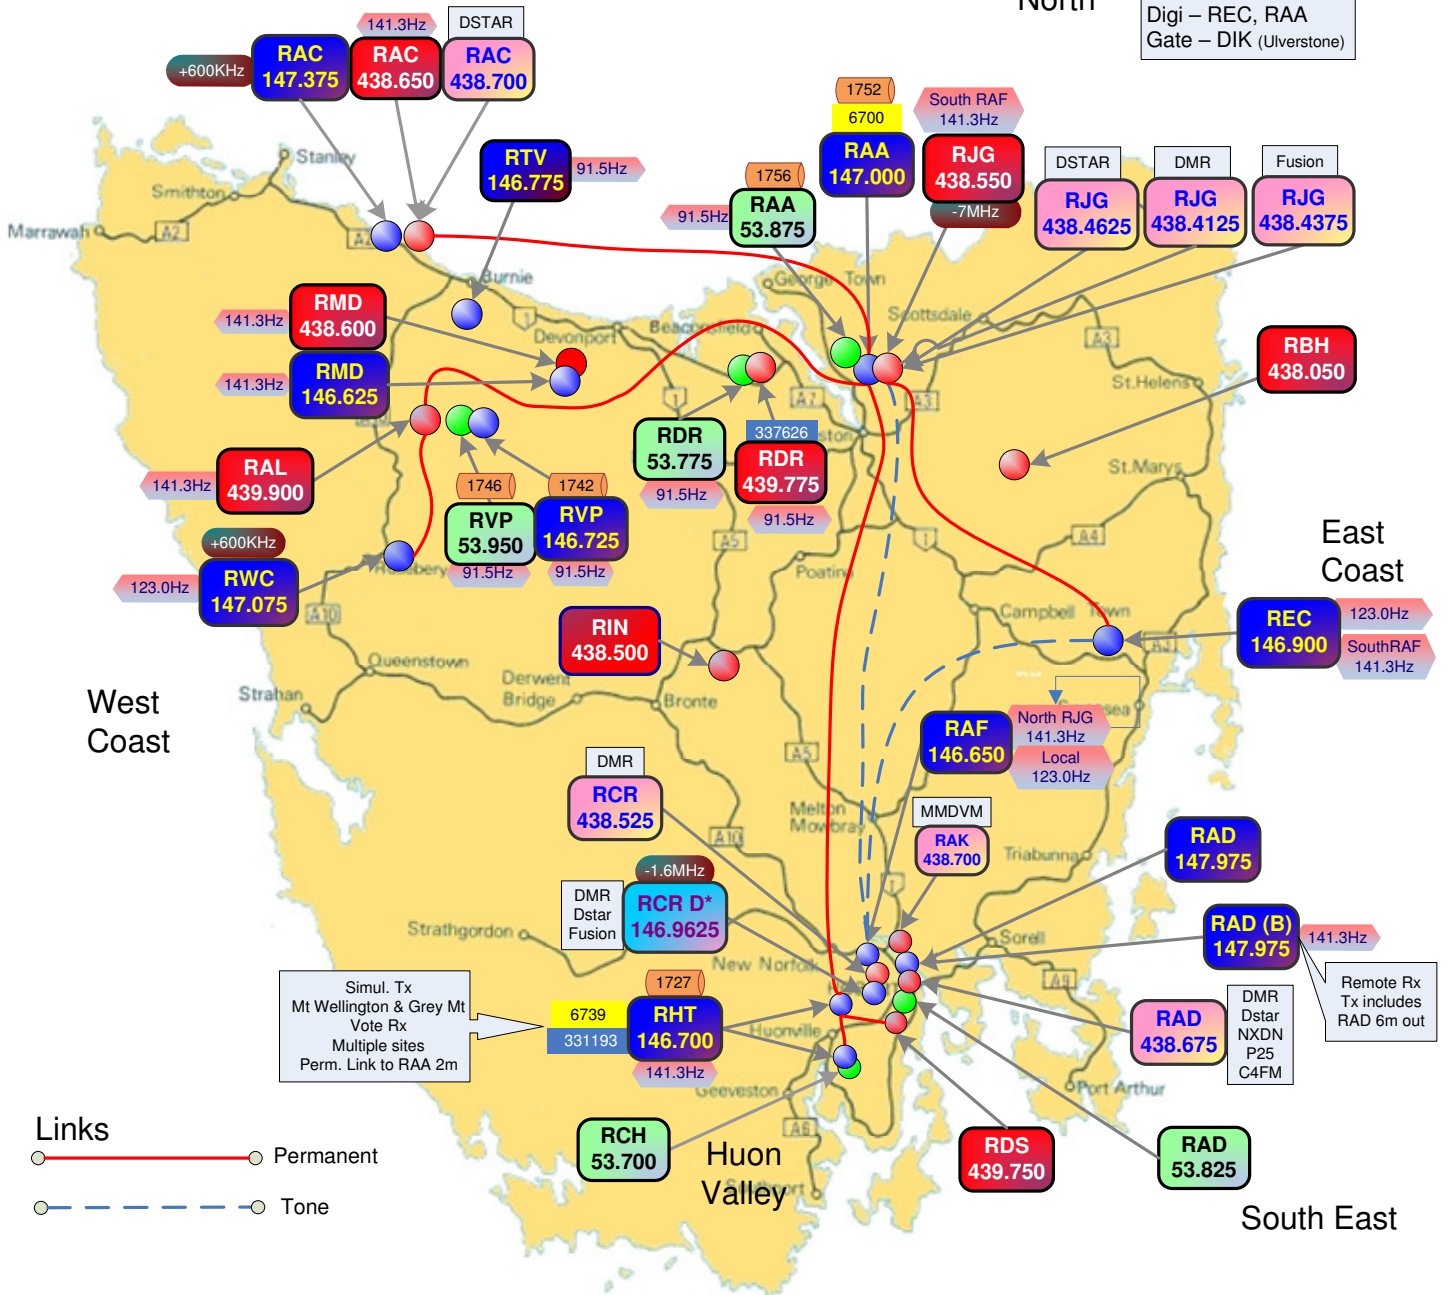

Tasmania Amateur Repeaters

Offsets negative
 6m - 1MHz 2m - 600KHz
 70cm - 5MHz 70cm Digital -7MHz
 unless otherwise stated

Note:
 Many Tasmanian repeater sites
 are difficult to access. Faults can
 take time to fix.

Key

APRS 145.175 WIDE1-1, WIDE2-2

APRS North West
 Digi - RMD, RAC, HRM (Elliot), RWC
 Gate - DIK (Ulverstone)

North West

North

APRS East / North
 Digi - REC, RAA
 Gate - DIK (Ulverstone)

APRS Central / South
 Digi - RIN, RAD-B, MBD (Kaoota)
 Gate - ZRO (Bothwell), ZRO (Hobart) HSE (Kingston) MBD (Sandfly)